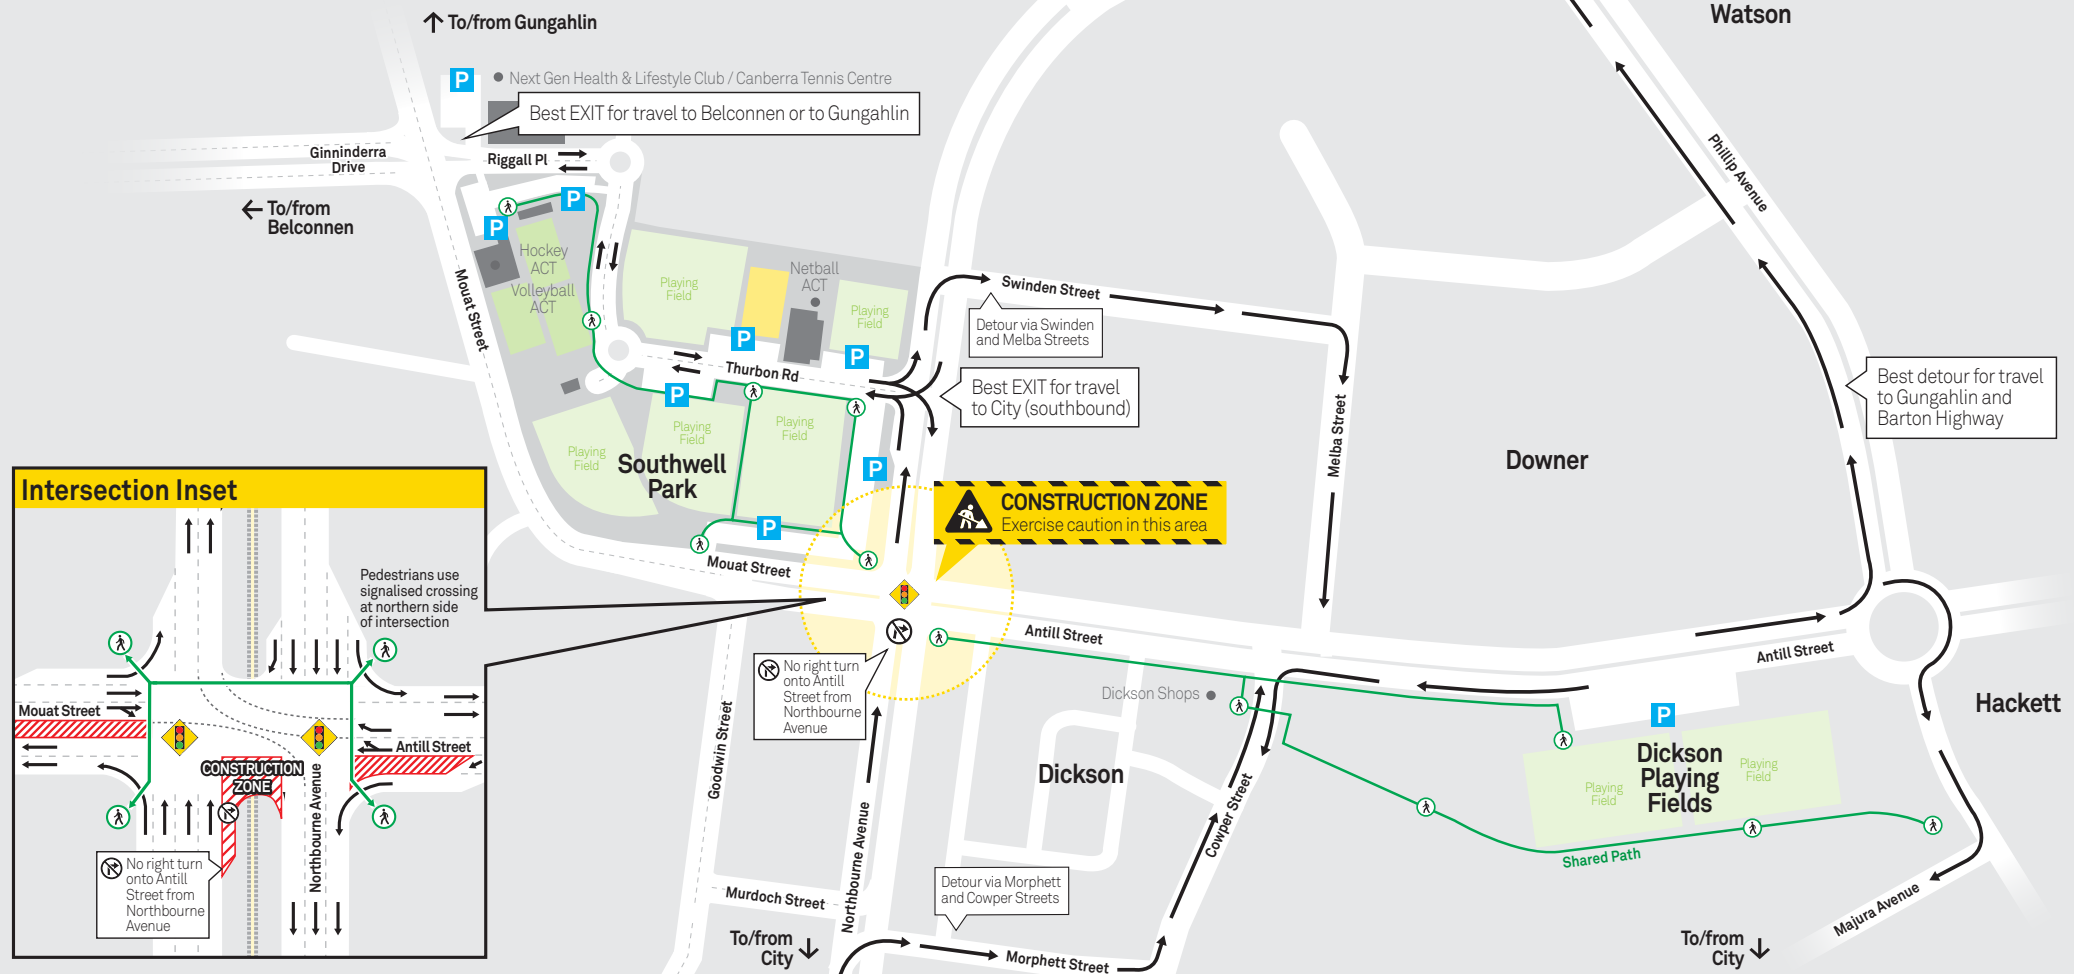

# Southwell Park and Dickson Access

Monday 3 July to Friday 7 July 2017

## Local Diversion Map

Visitors to Kanga Cup, please note that construction work is occurring in the area surrounding Southwell Park mainly affecting the intersection of Northbourne Avenue and Mouat Street. Suggested alternative routes to/from Southwell Park and Dickson Playing Fields are shown on the map below. There may be delays in the area so please allow additional travel time.