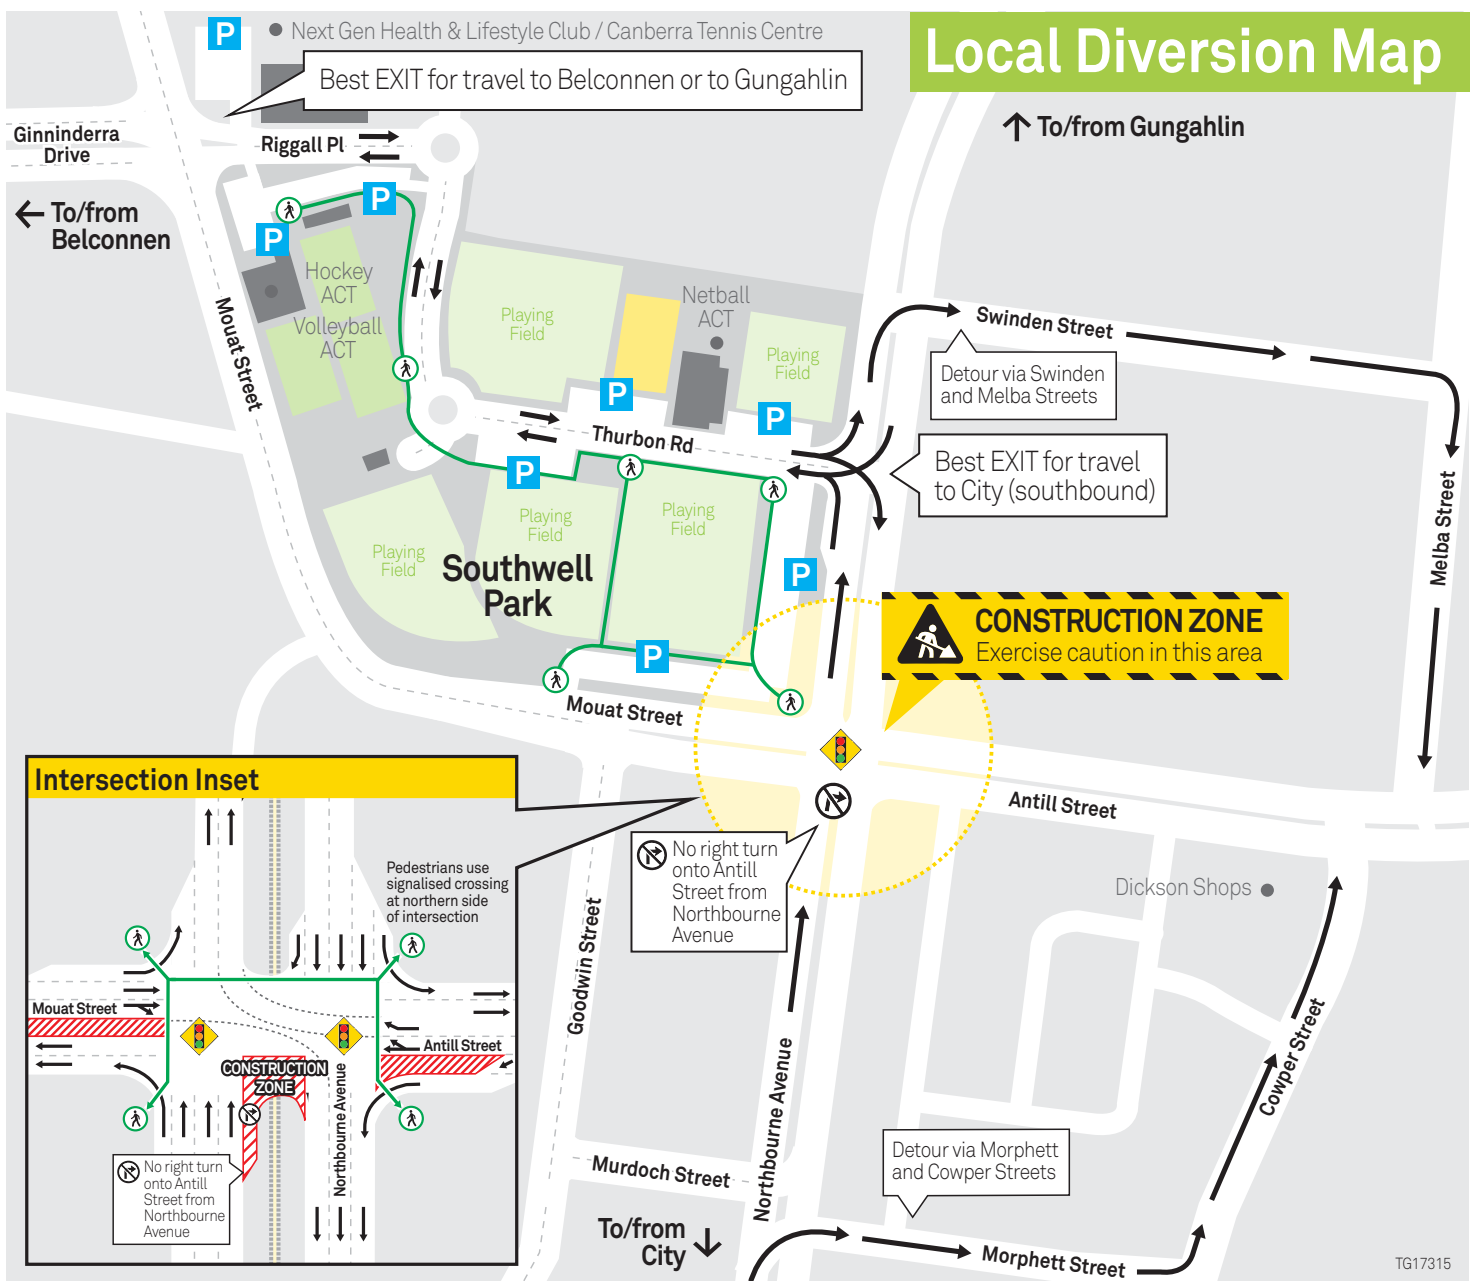

Access to/from Southwell Park

Monday 3 July to Friday 7 July 2017

Visitors to Kanga Cup, please note that construction work is occurring in the area surrounding Southwell Park mainly affecting the intersection of Northbourne Avenue and Mouat Street. Suggested alternative routes to/from Southwell Park are shown on the map below. There may be delays in the area so please allow additional travel time.