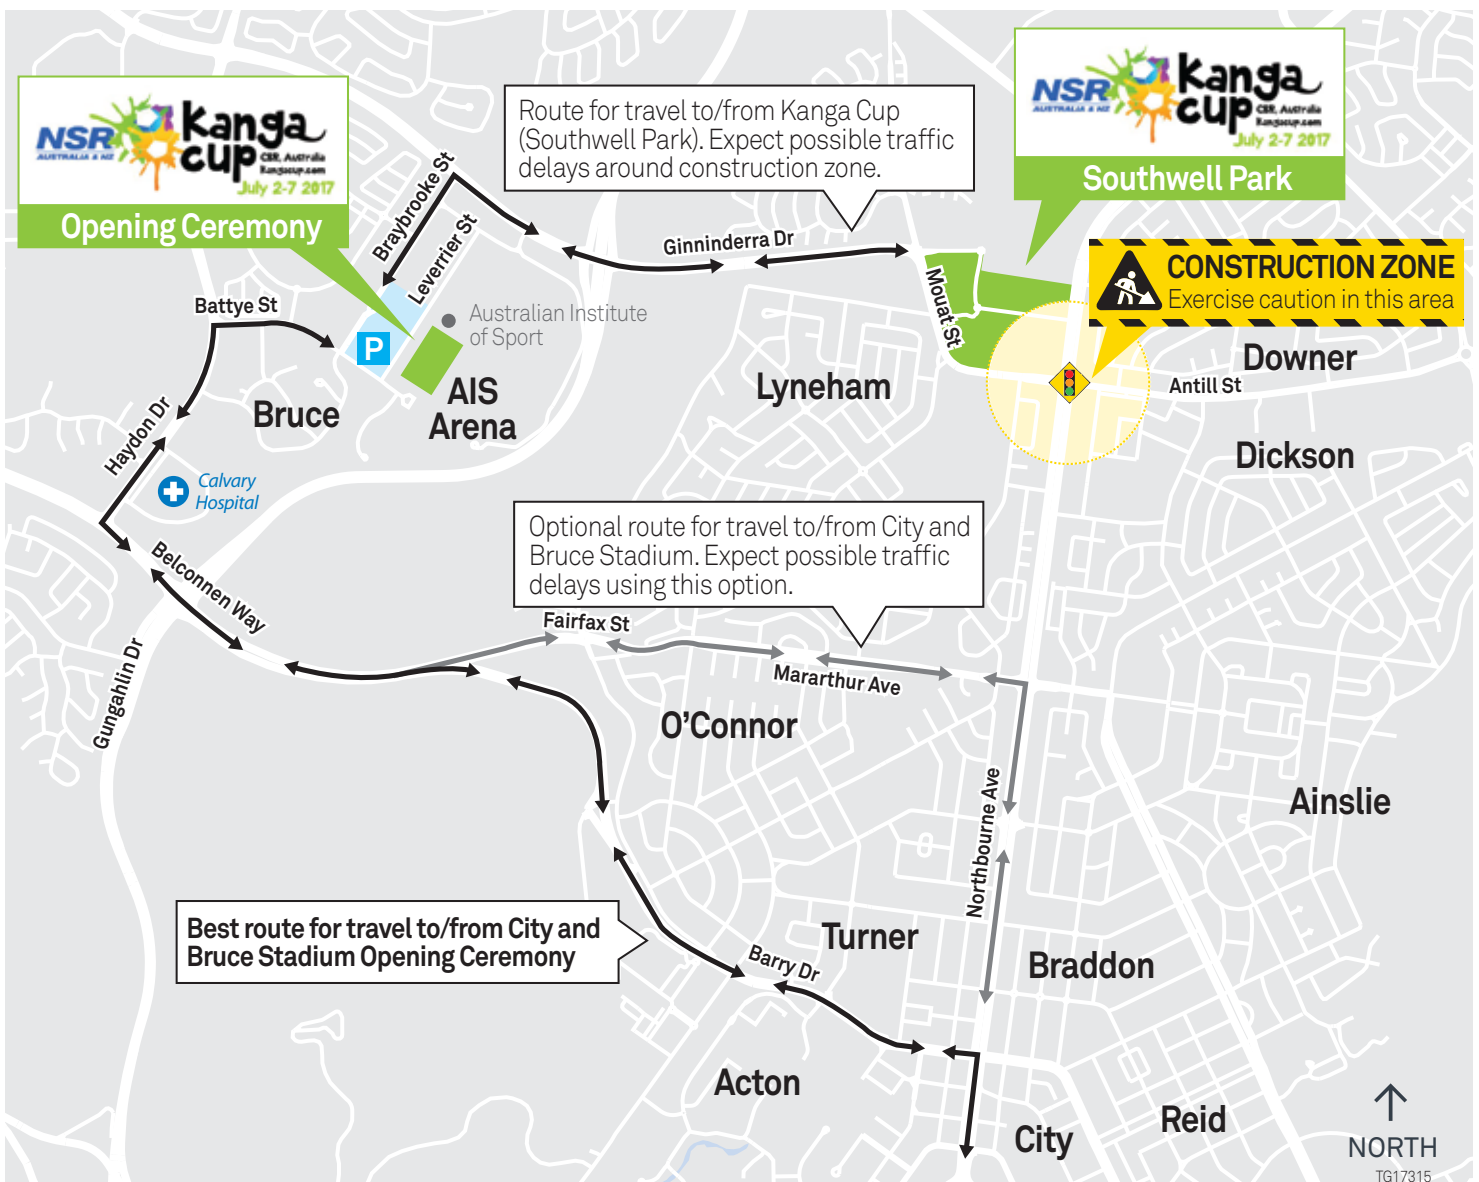

Getting to the Opening Ceremony

Sunday 2 July 2017

Visitors to Kanga Cup, please note that construction work is occurring in the area surrounding Southwell Park mainly affecting the intersection of Northbourne Avenue and Mouat Street.

Suggested alternative routes for travel from the City and Southwell Park to/from the Opening Ceremony at the Australian Institute of Sport, Bruce are shown below.

There may be delays in the area so please allow additional travel time.